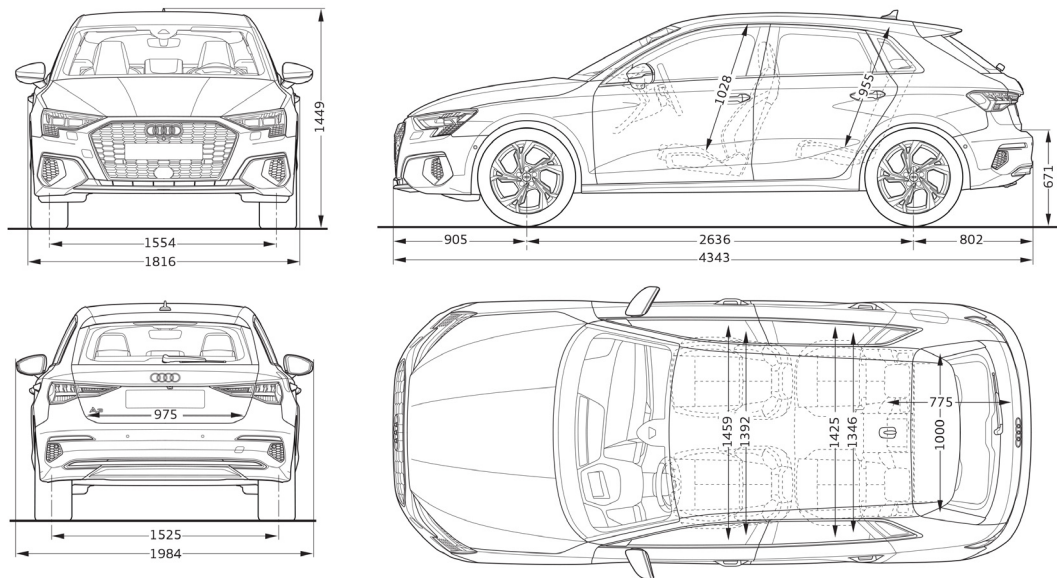

A3
Sportback

TECHNICAL DATA

A3 Sportback 1.5 TFSI S tronic	
ENGINE	
Propellant	Petrol
Type	4-cylinder inline engine with turbocharging and intercooling
Valves	16
Engine capacity	1,498
Max output kW (hp)/rpm	110 (150) / 5,000 - 6,000
Max torque (Nm)/rpm	250 / 1,500 - 3,500
TRANSMISSION	
Gearbox	7-speed S tronic transmission
Drive	Front wheel drive
PERFORMANCE	
Acceleration 0-100km/h	8.4
Top speed (km/h)	224
Fuel consumption (combined) in l/100km	4.8
VES banding	A2
Start/stop system	Yes
CHASSIS	
Steering	Electromechanical power steering
Front suspension	MacPherson struts
Rear suspension	Multi-link
BRAKES	
Front	Ventilated discs
Rear	Discs
Braking assistance	Anti-lock Braking System (ABS)

Measurements (All in mm)

Dimensions are based on technical data from Audi Germany.
Actual specifications may vary from models shown.

Wheelbase	2,636
Length	4,343
Height	1,449
Width (mirrors folded/unfolded)	1,816 / 1,984
Track (front/rear)	1,554 / 1,525
Turning circle (m)	11.1
Kerb weight (kg)	1,320
Luggage volume (litres)	380
Fuel tank (litres)	50