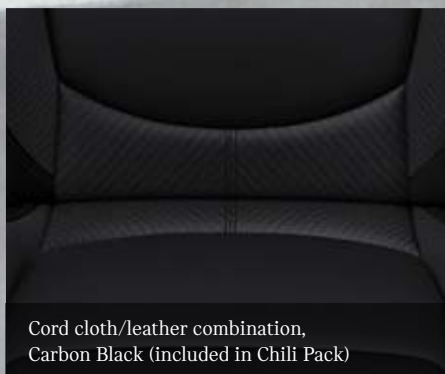

MINI Driving Modes (included in Chili Pack)

LED headlights
(included in Chili Pack)

Cord cloth/leather combination,
Carbon Black (included in Chili Pack)