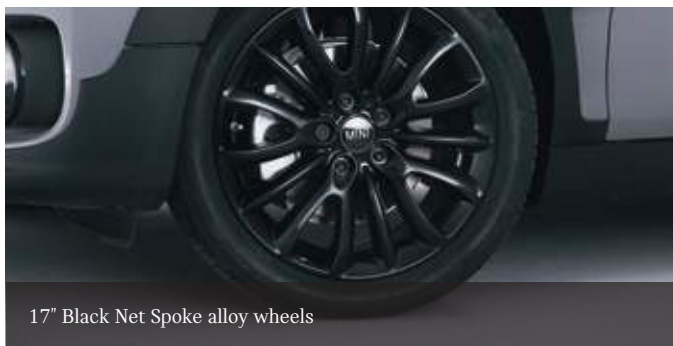

THE NEW MINI CLUBMAN BLACK PACK.

The new MINI Clubman Black Pack, available on Cooper and Cooper D models, offers enhanced visual appeal, both outside and inside the car, for minimal additional cost.

Clubman Black Pack standard equipment*:

- 2HR 17" Black Net Spoke alloy wheels
- 329 Bonnet stripes in black
- 383 Roof and mirror caps in black
- 4BD Interior surfaces in Piano Black
- Exterior "BLACK" badges on the rear doors

Chili Pack (optional**):

- CXE1 Cord cloth/leather combination, Carbon Black
- 322 Comfort Access System
- 450 Passenger seat height adjustment
- 481 Front sport seats
- 493 Storage compartment pack
- 494 Seat heating for driver and front passenger
- 4VA MINI Driving Modes
- 507 Park Distance Control, rear
- 534 Automatic air conditioning
- 5A1 LED fog lights
- 5A2 LED headlights